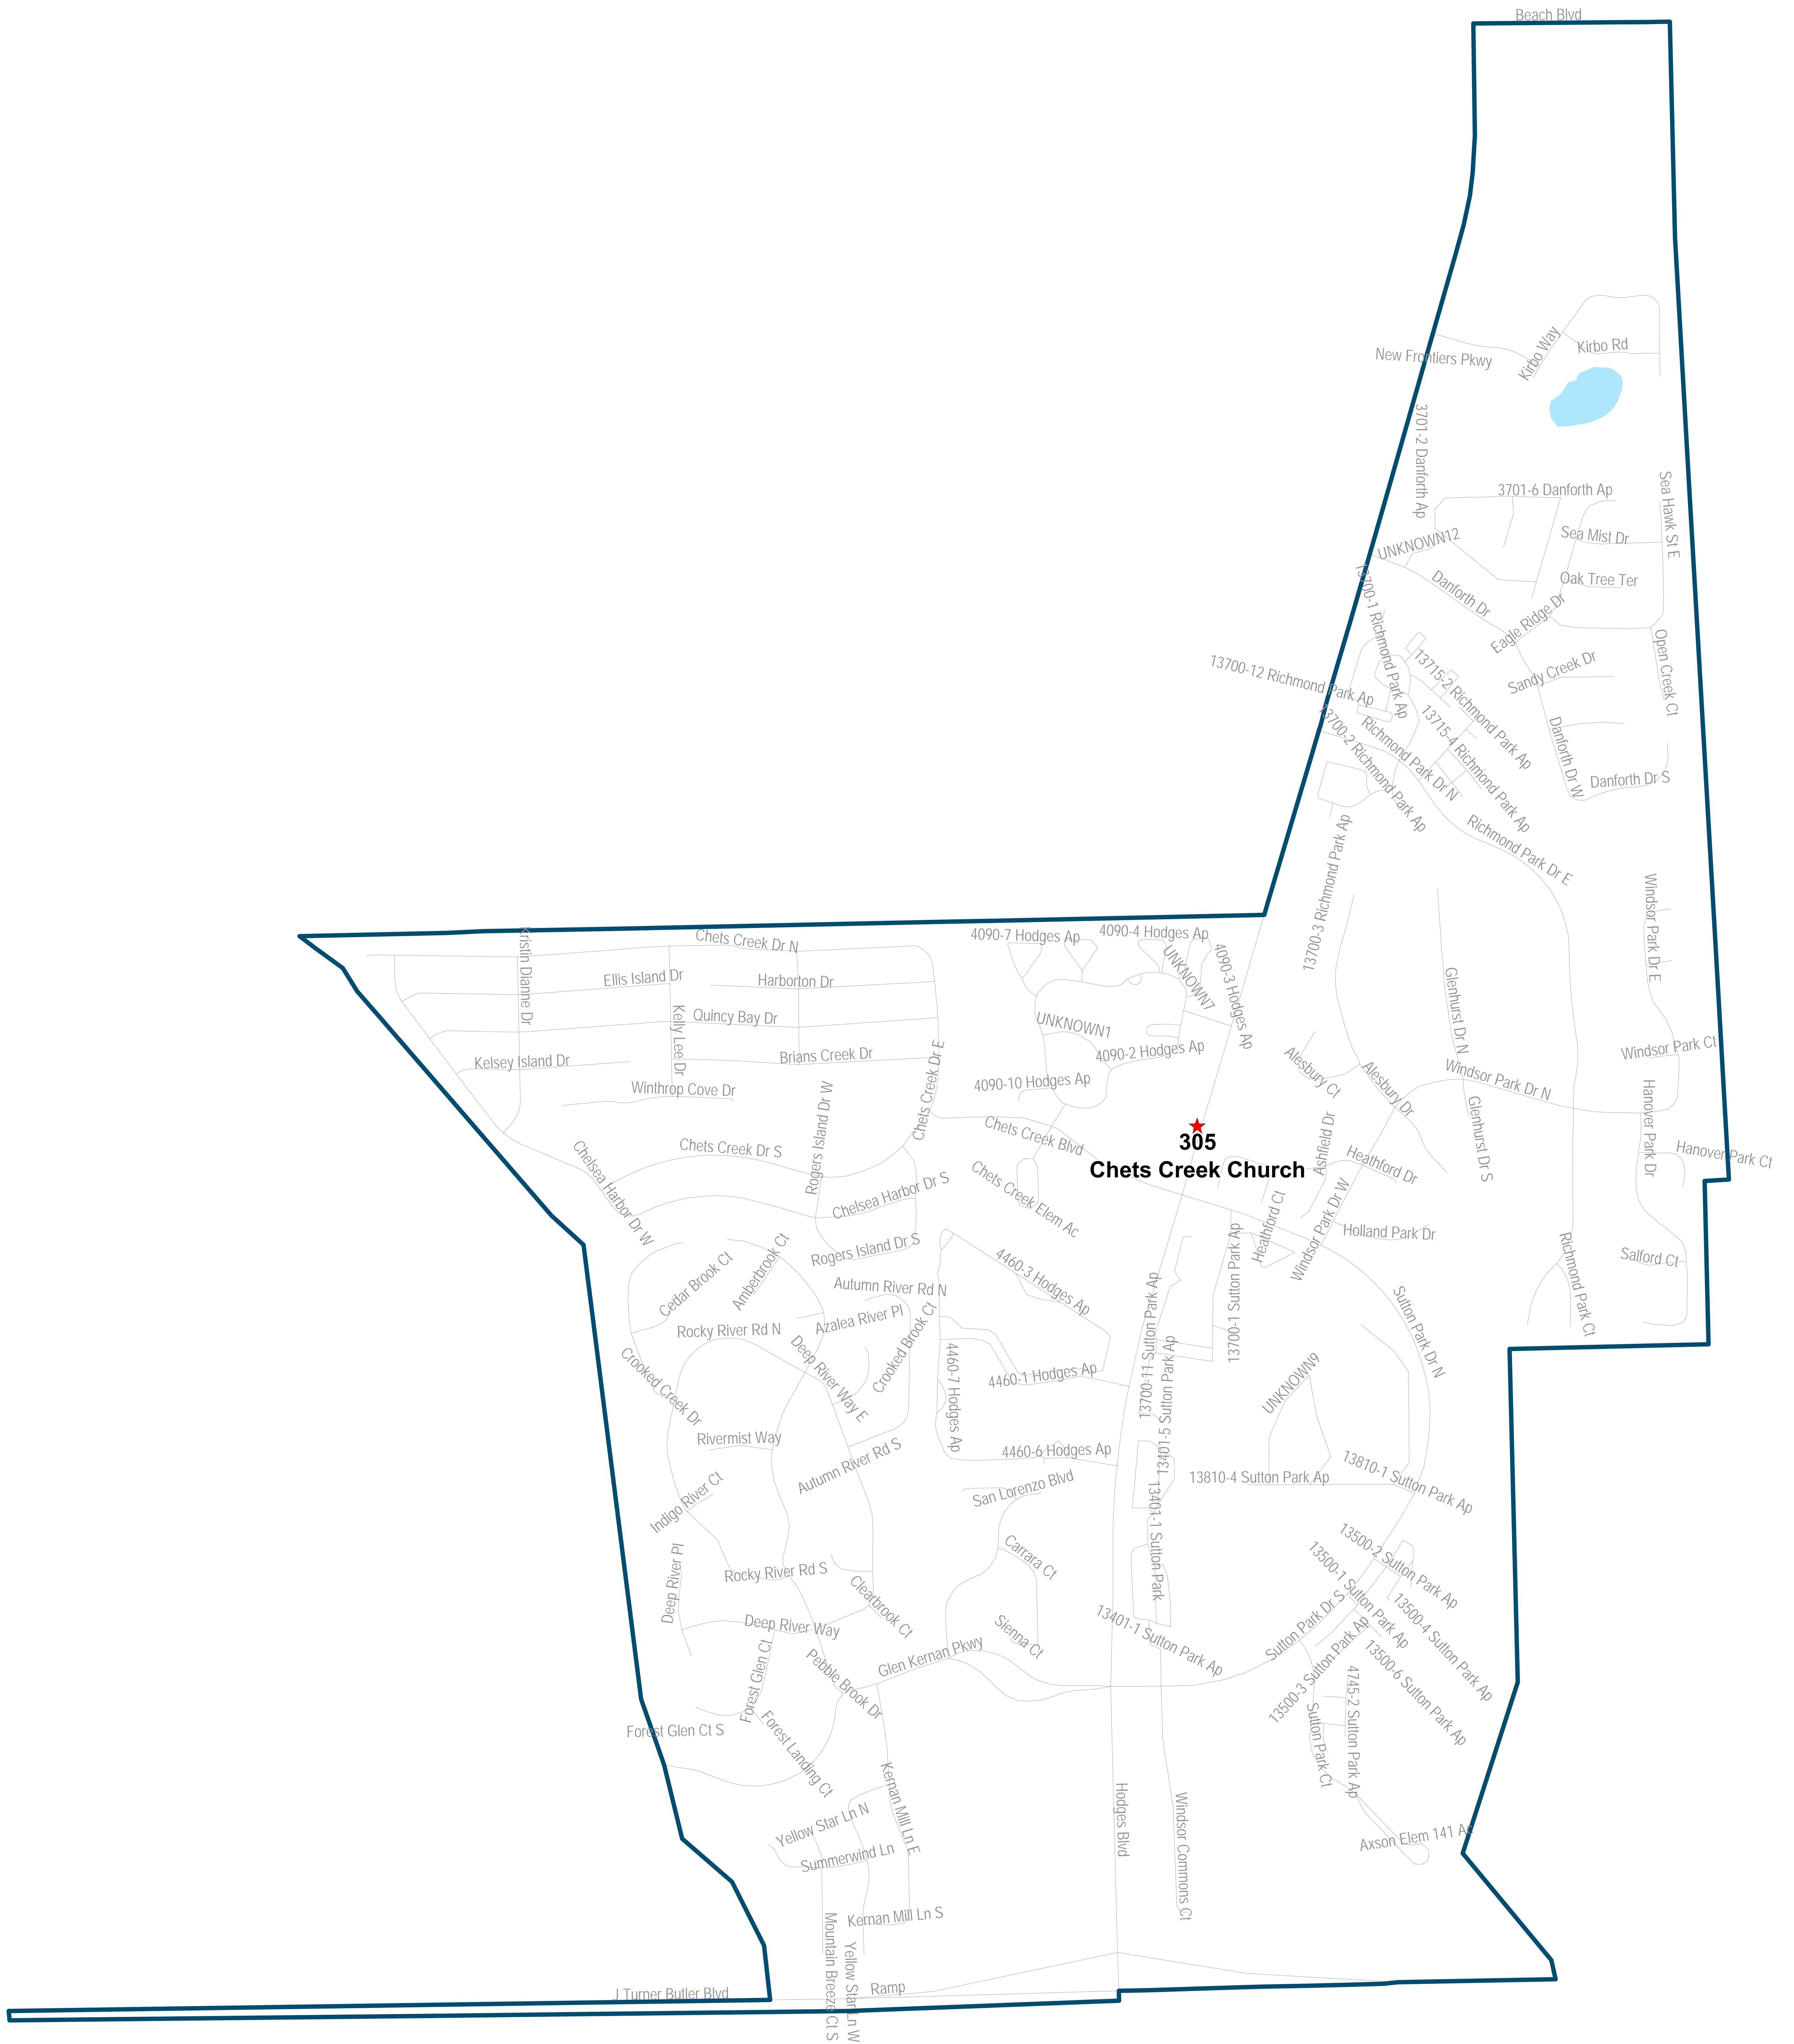

Duval County Supervisor of Elections Precinct 305

Chets Creek Church
4420 Hodges Blvd
Jacksonville, FL 32224