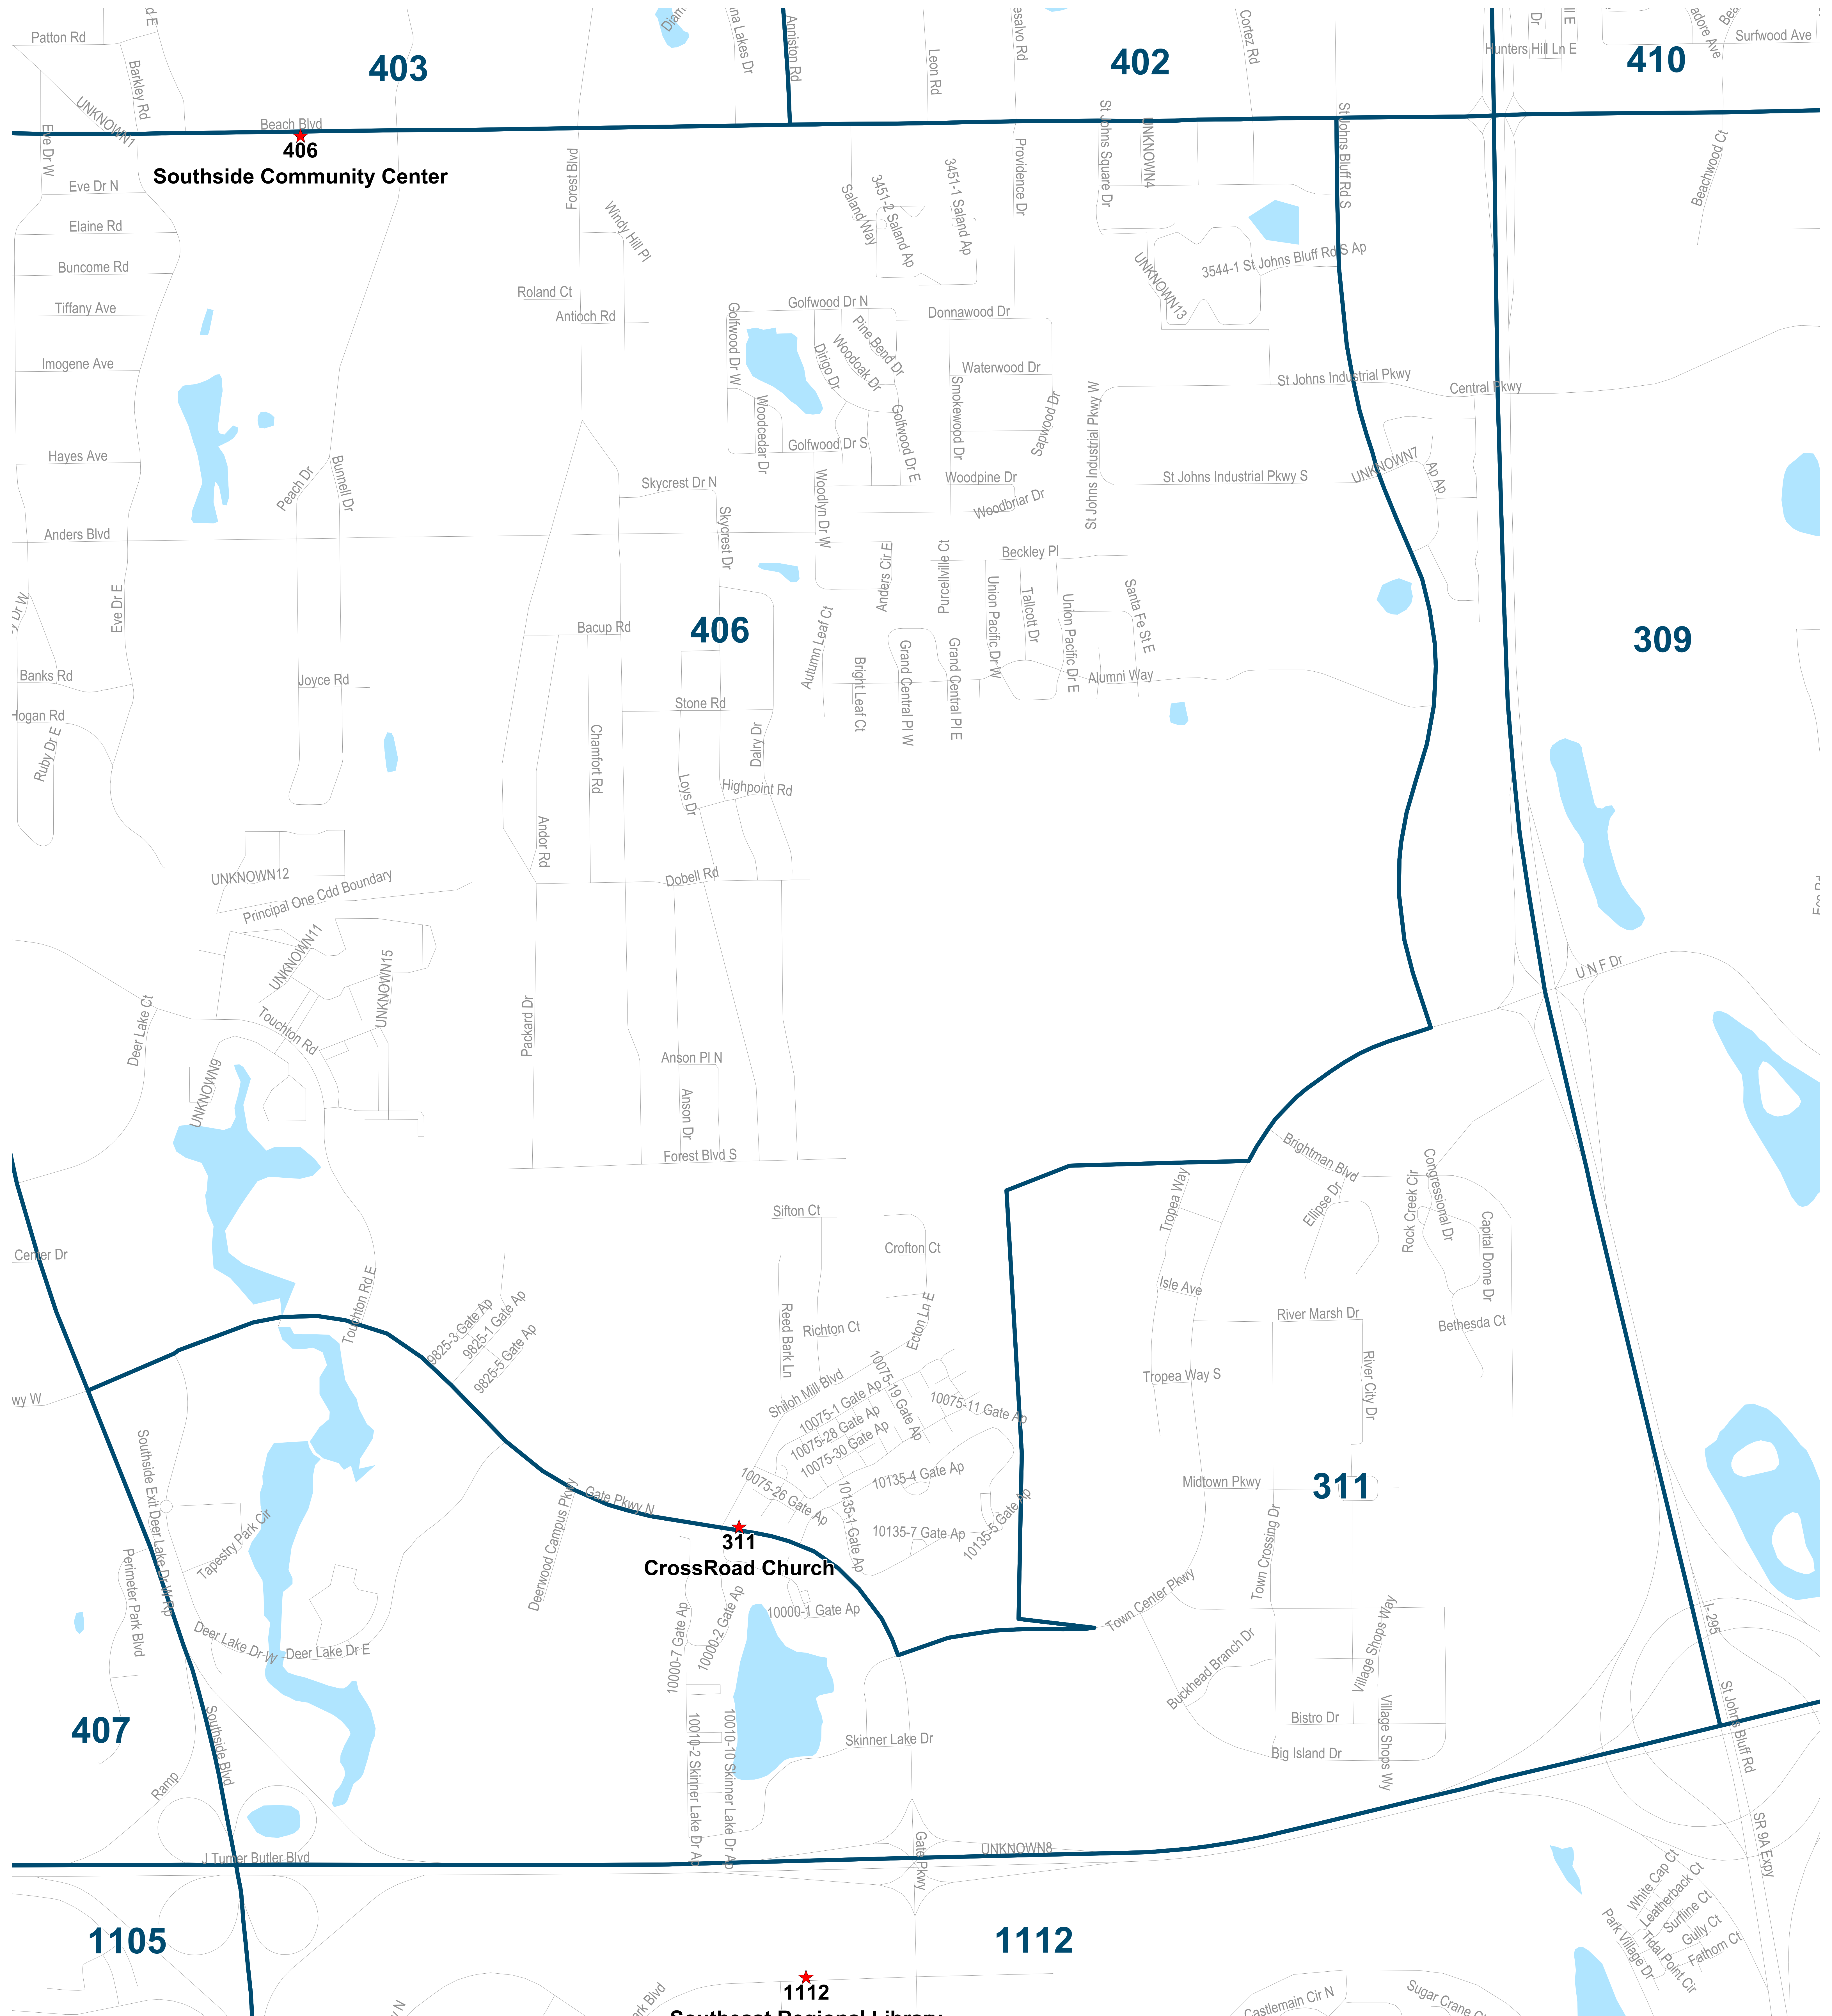

Duval County Supervisor of Elections Precinct 311

CrossRoad Church
10005 Gate Pkwy N
Jacksonville, FL 32246