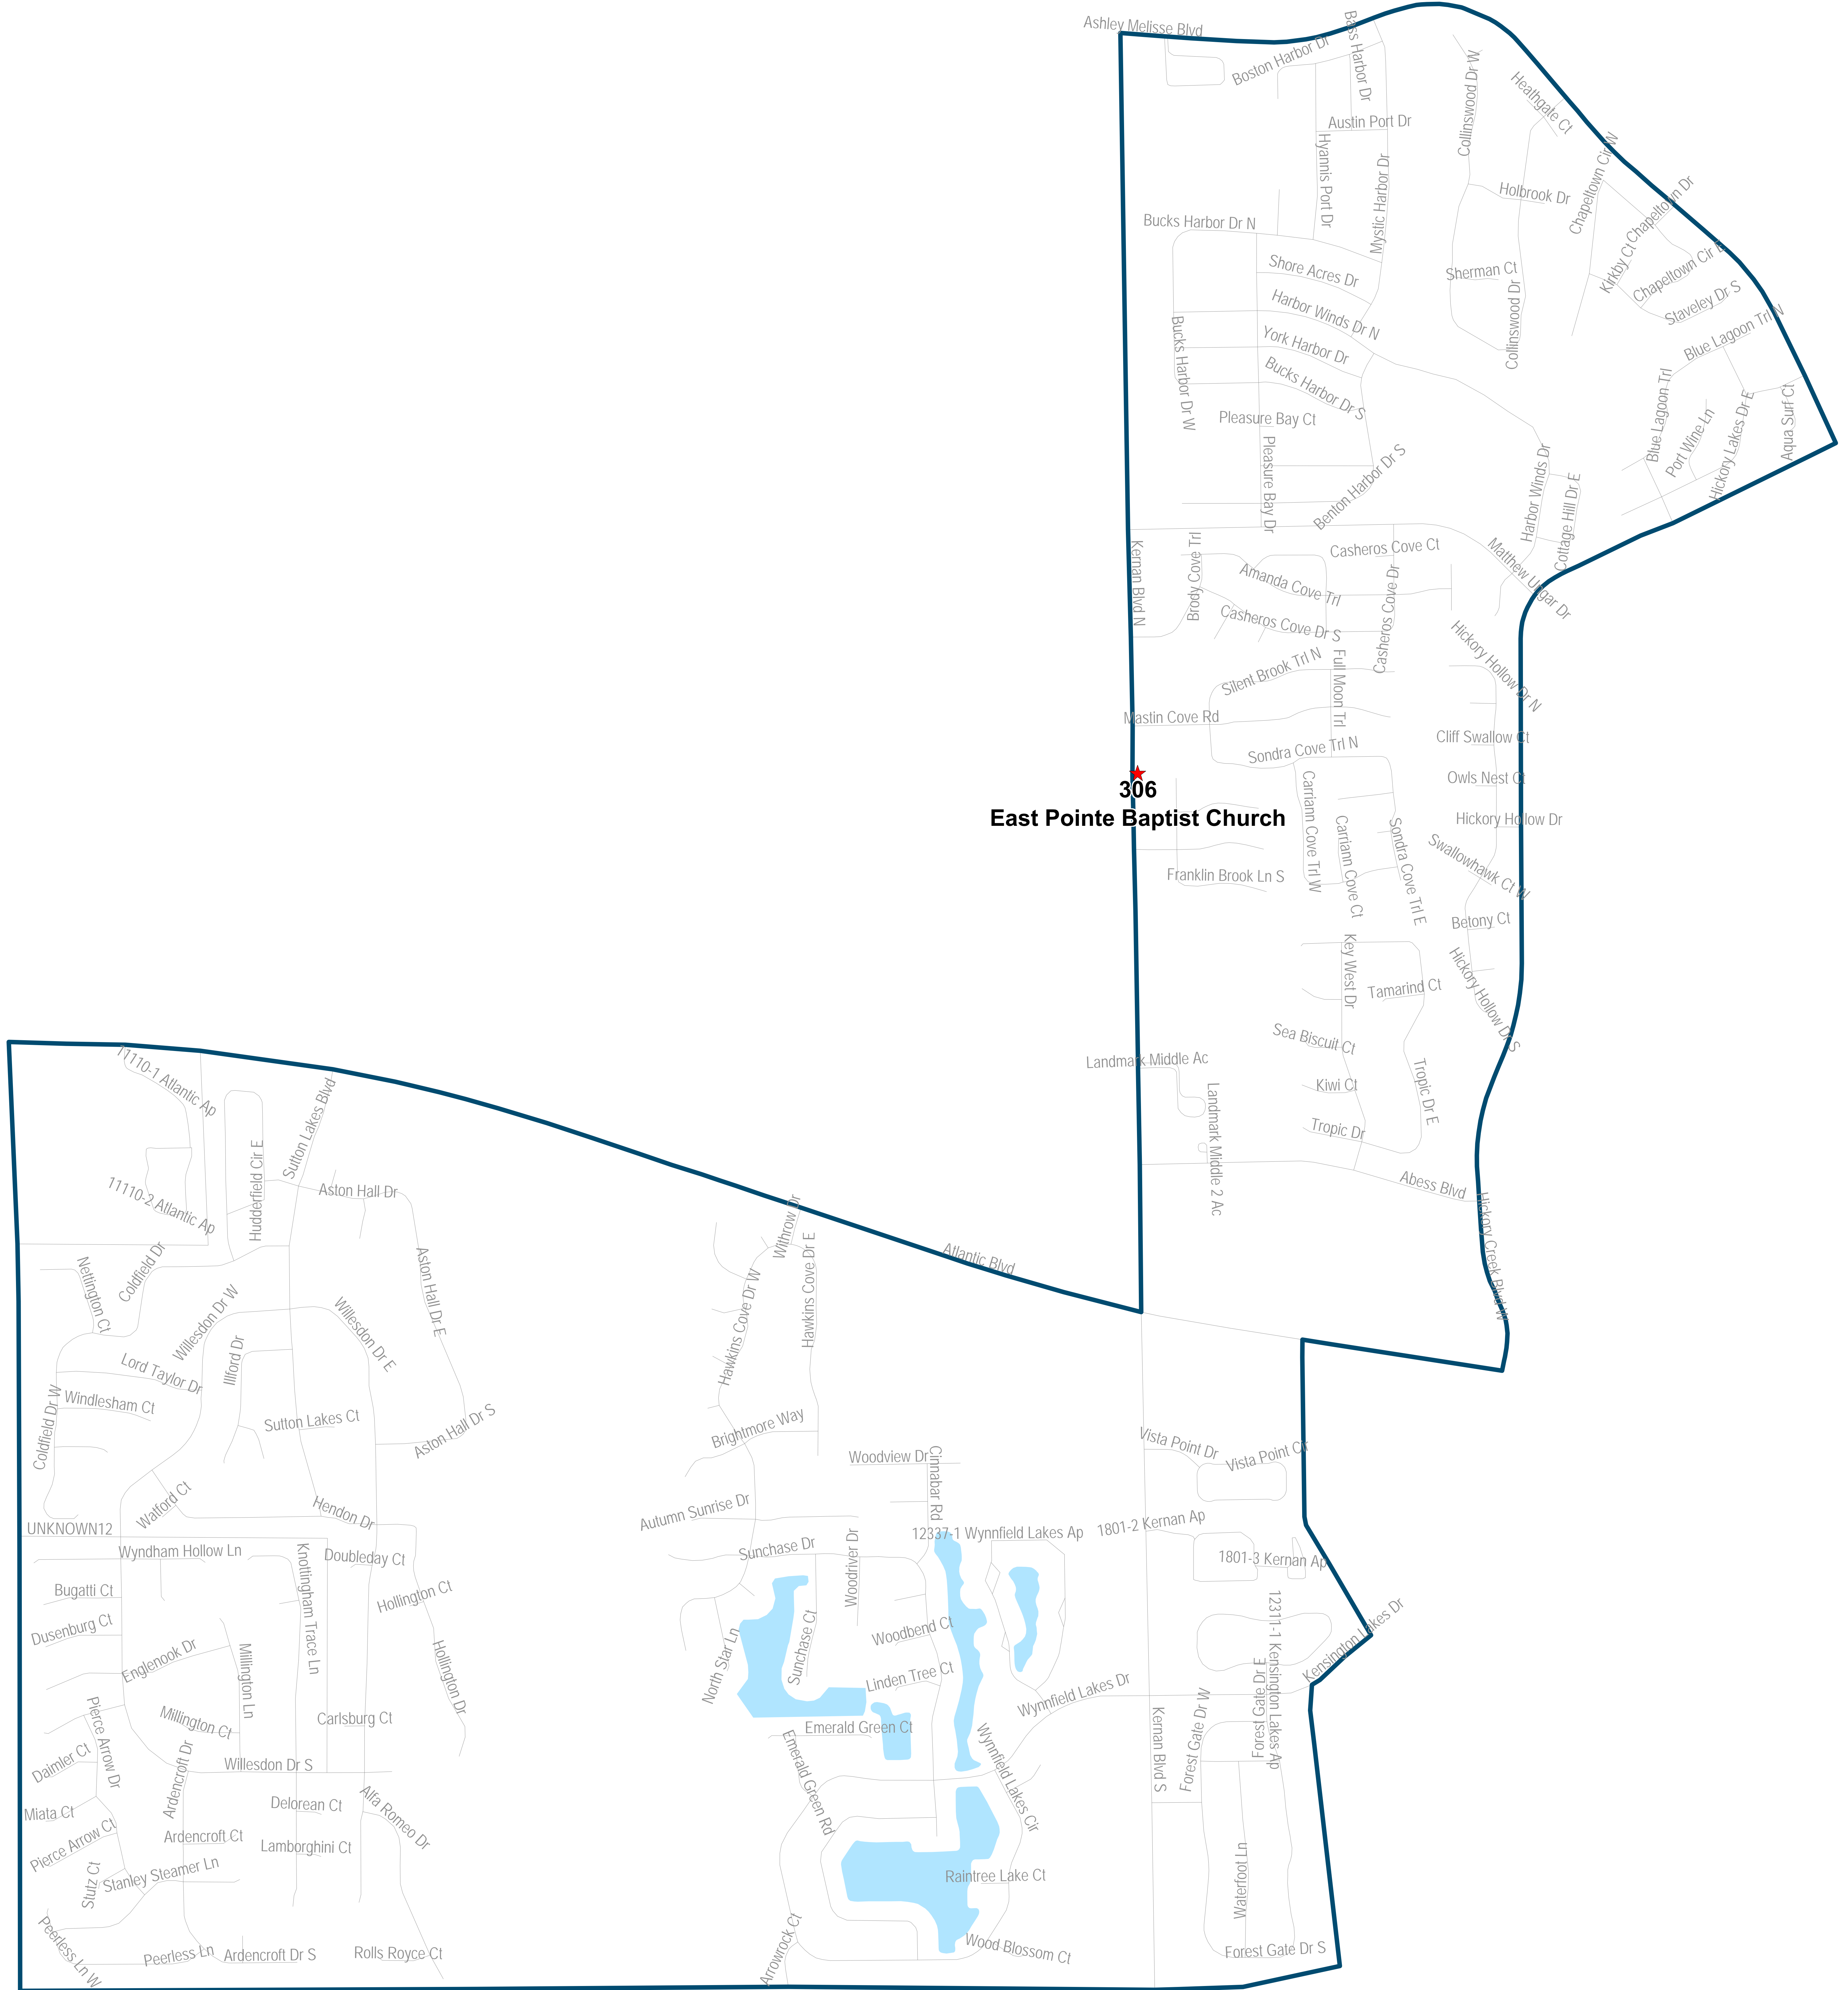

Duval County Supervisor of Elections Precinct 306

East Pointe Baptist Church
270 Kernan Blvd N
Jacksonville, FL 32225