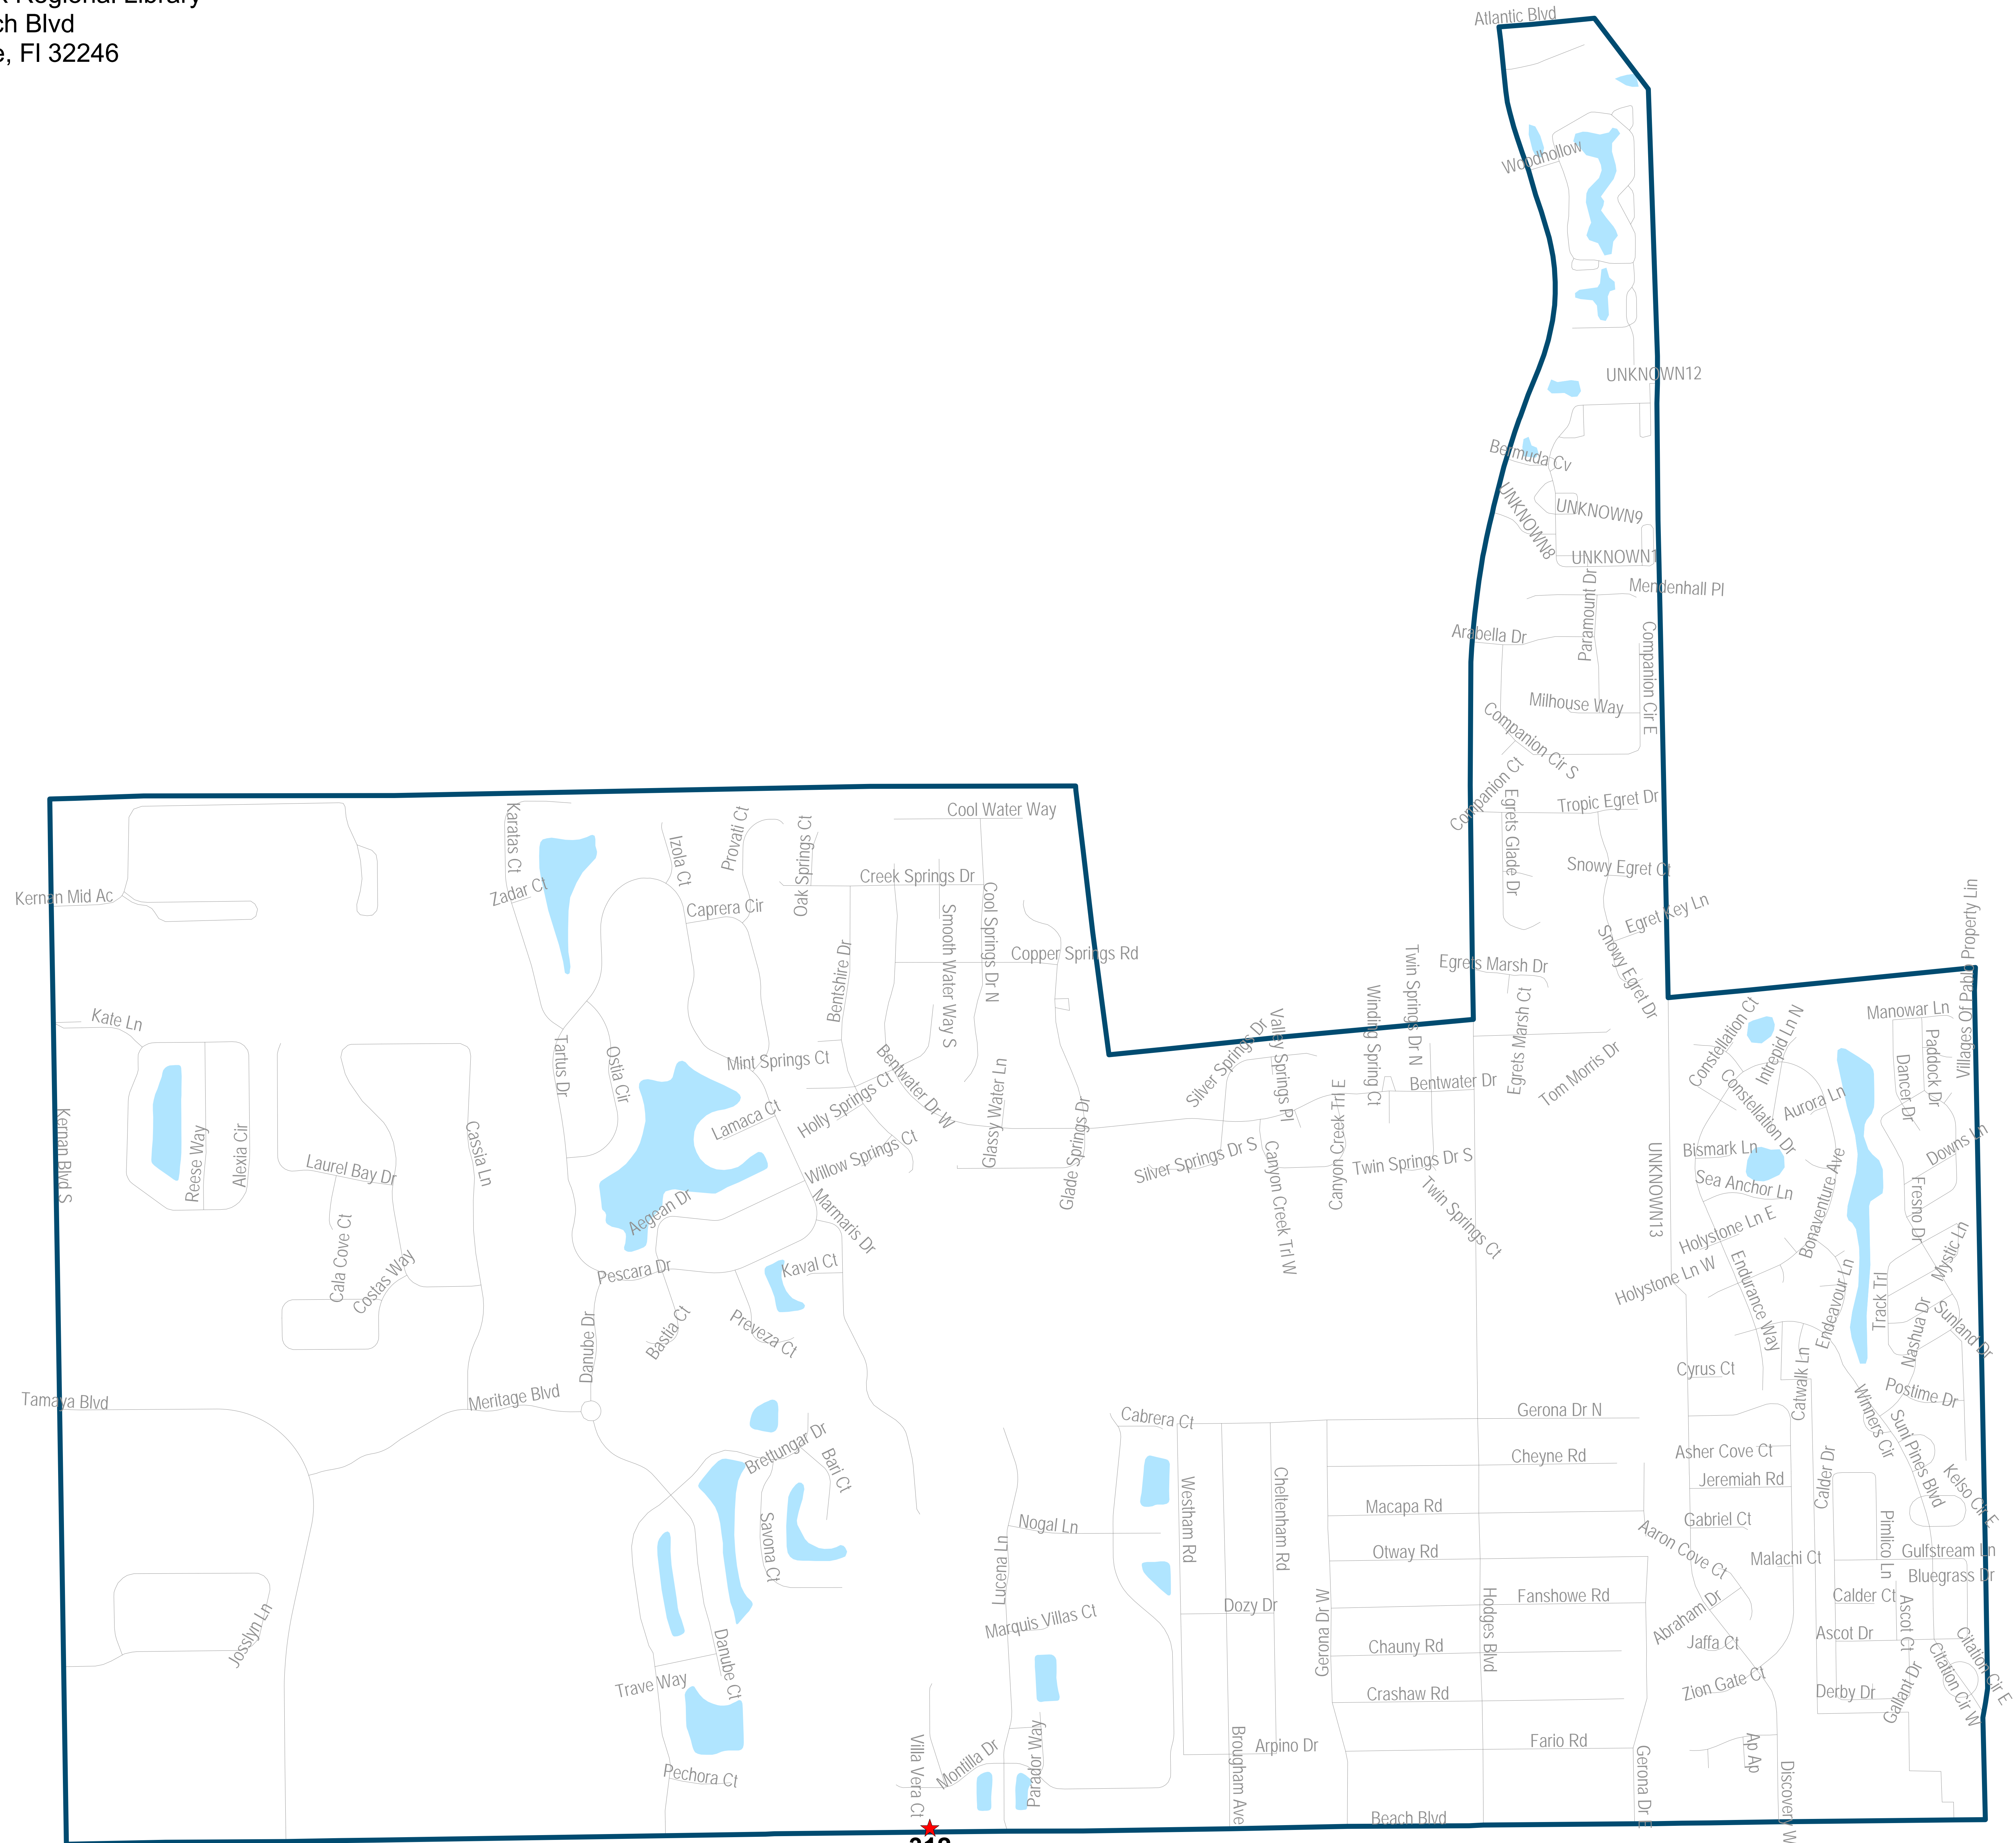

Duval County Supervisor of Elections Precinct 312

Pablo Creek Regional Library
13295 Beach Blvd
Jacksonville, FL 32246

312

Pablo Creek Regional Library